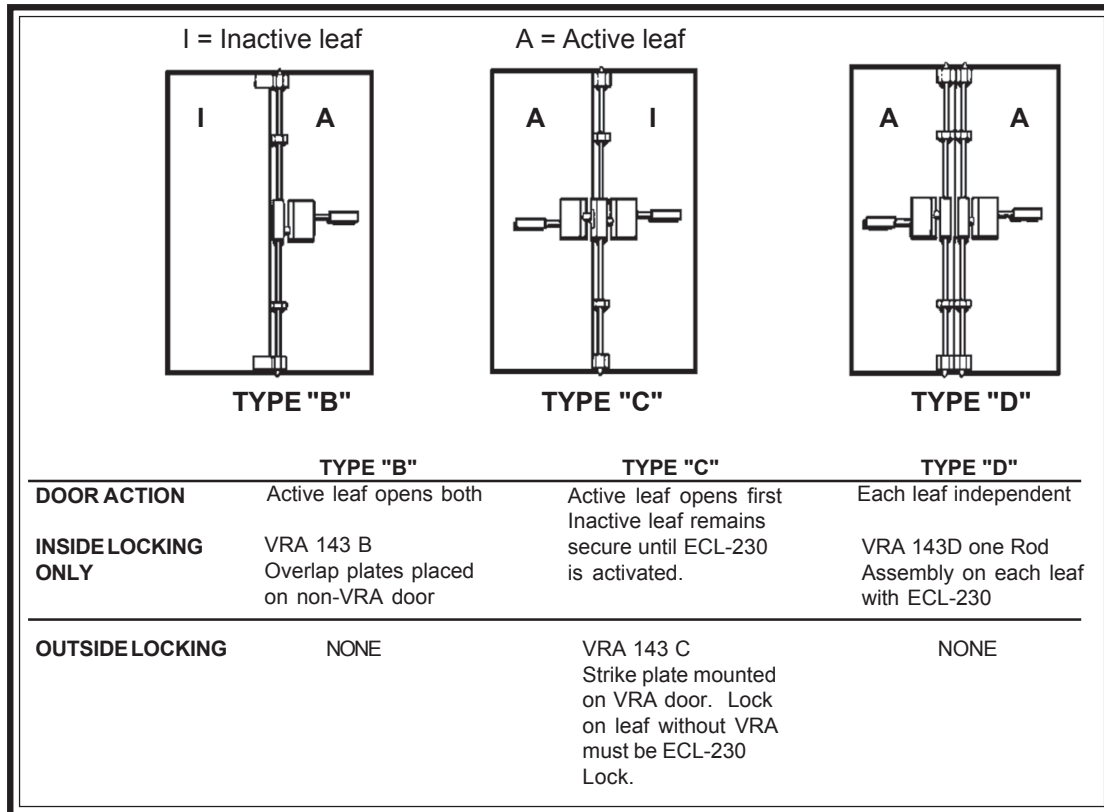

## VERTICAL ROD ASSEMBLIES

for Detex Exit Control Lock Systems (230 Series)

### Function and Operation

A Vertical Rod Assembly (VRA) is used with a Detex Exit Control Lock (ECL-230) to provide exit control security on an outswinging

double door. In addition it may be used on a single door installation to provide top and bottom latching instead of the single point latching provided by the Exit Control Lock itself.

1. Specify lock and accessories fully as per "What to specify" instructions in ECL-230 insert, this Catalog.
2. Add rod set number 143 and indicate type of installation to be made by letter: "B", "C" or "D".
3. Add nominal door height, in inches (up to 120").  
Example VRA-143-B-84